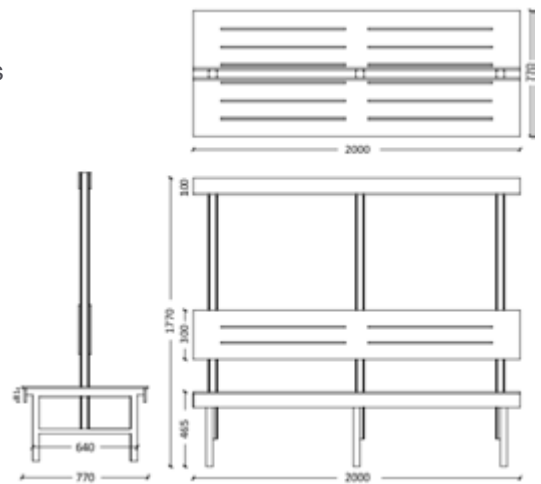

## WALL SEATING

### Stand-alone seating with hanger rack

- Wall Seating: Available in 13mm Compact Laminate only
- Bench Frame: Anodized Aluminium frame with stainless steel fixings
- Overall Height: 465mm seat. It can be adjusted for uneven floors.
- Total Width: Available in any size
- Overall Depth: 420mm deep

## ISLAND BENCH SEATING

### Stand-alone seating with hanger rack (island)

- Island Seating: Available in 13mm Compact Laminate only
- Bench Frame: Anodized Aluminium frame with stainless steel fixings
- Overall Height: 1770mm
- Seat Height: 465mm seat. It can be adjusted for uneven floors.
- Total Width: 700mm, 1400mm or 2100mm overall width.
- Overall Depth: 770mm deep
- Back Rest: 300mm high backrest, 200mm above seat height
- Coat Hook Rail: 100mm high, hooks spaced at 350mm centers