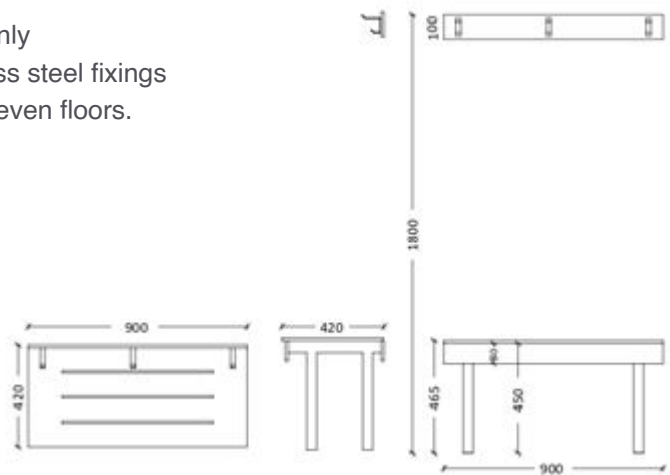

## COMBO

**Combo lockers are available with seating or a shoe rack area below the lockers.**

- Locker Height: 1450mm
- Total Height: 1900mm with 465mm seat/shoe rack
- Available in 300mm and 400mm wide units
- Bench Seat Height: 465mm
- Overall Depth: 800mm deep including the seat (500mm locker, 300mm seat)
- Internal of Locker: Includes shelf and hanging rail, pending on the design
- Flush-mounted doors with 180-degree opening capability
- Locker Seat: Available in 13mm Compact Laminate only

## WALL SEATING

### Stand-alone seating with hanger rack

- Wall Seating: Available in 13mm Compact Laminate only
- Bench Frame: Anodized Aluminium frame with stainless steel fixings
- Overall Height: 465mm seat. It can be adjusted for uneven floors.
- Total Width: Available in any size
- Overall Depth: 420mm deep

### Stand-alone seating with hanger rack (island)

- Island Seating: Available in 13mm Compact Laminate only
- Bench Frame: Anodized Aluminium frame with stainless steel fixings
- Overall Height: 1770mm
- Seat Height: 465mm seat. It can be adjusted for uneven floors.
- Total Width: 700mm, 1400mm or 2100mm overall width.
- Overall Depth: 770mm deep
- Back Rest: 300mm high backrest, 200mm above seat height
- Coat Hook Rail: 100mm high, hooks spaced at 350mm centers