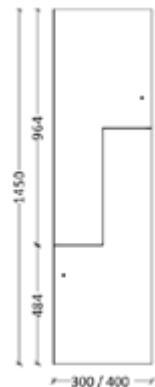

### TECHNICAL SPECIFICATIONS

DOOR STYLE	OPTIONS	DIMENSIONS
One Door	View Locker Carcass and Door options in features	1910H x 300W x 500D / 1910H x 400W x 500D
Two Door	View Locker Carcass and Door options in features	1910H x 300W x 500D / 1910H x 400W x 500D
Three Door	View Locker Carcass and Door options in features	1910H x 300W x 500D / 1910H x 400W x 500D
Four Door	View Locker Carcass and Door options in features	1910H x 300W x 500D / 1910H x 400W x 500D
Z - Door	View Locker Carcass and Door options in features	1910H x 300W x 500D / 1910H x 400W x 500D

## COMBO

**Combo lockers are available with seating or a shoe rack area below the lockers.**

- Locker Height: 1450mm
- Total Height: 1900mm with 465mm seat/shoe rack
- Available in 300mm and 400mm wide units
- Bench Seat Height: 465mm
- Overall Depth: 800mm deep including the seat (500mm locker, 300mm seat)
- Internal of Locker: Includes shelf and hanging rail, pending on the design
- Flush-mounted doors with 180-degree opening capability
- Locker Seat: Available in 13mm Compact Laminate only